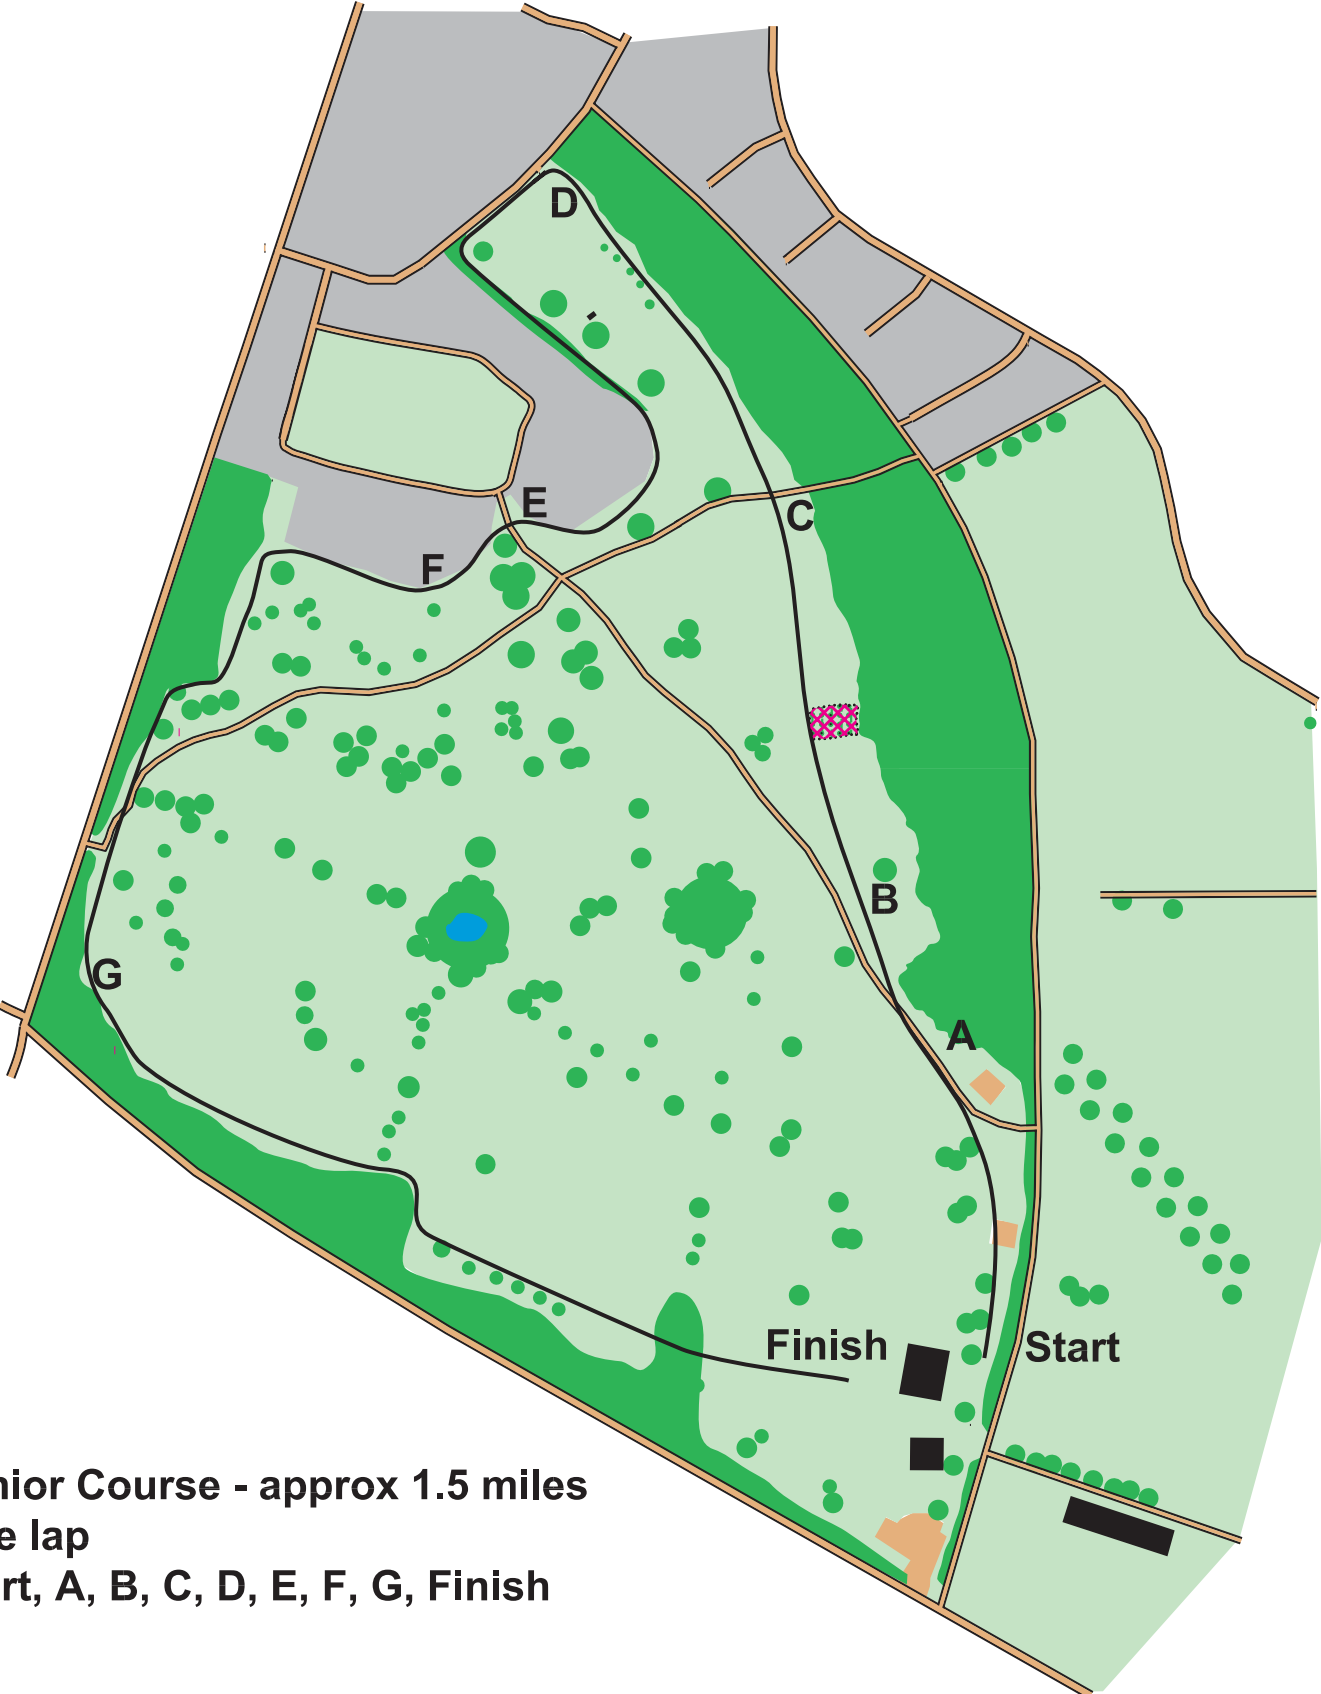

Frostbite Priory Park : Juniors

Junior Course - approx 1.5 miles
One lap
Start, A, B, C, D, E, F, G, Finish